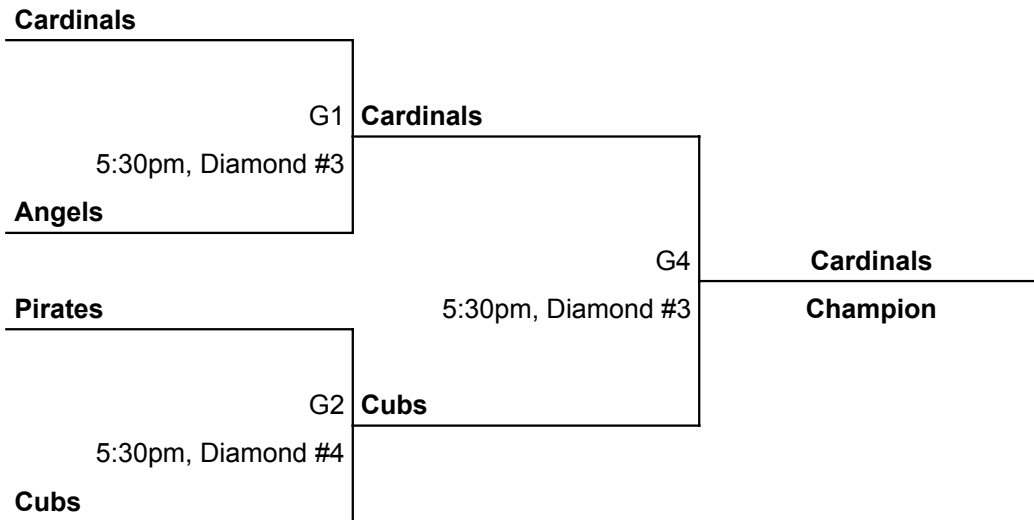

PM League Silver Bracket

Mon, June 26th

Th, June 29th

Champion's Bracket

Consolation Bracket

Wed, June 28th